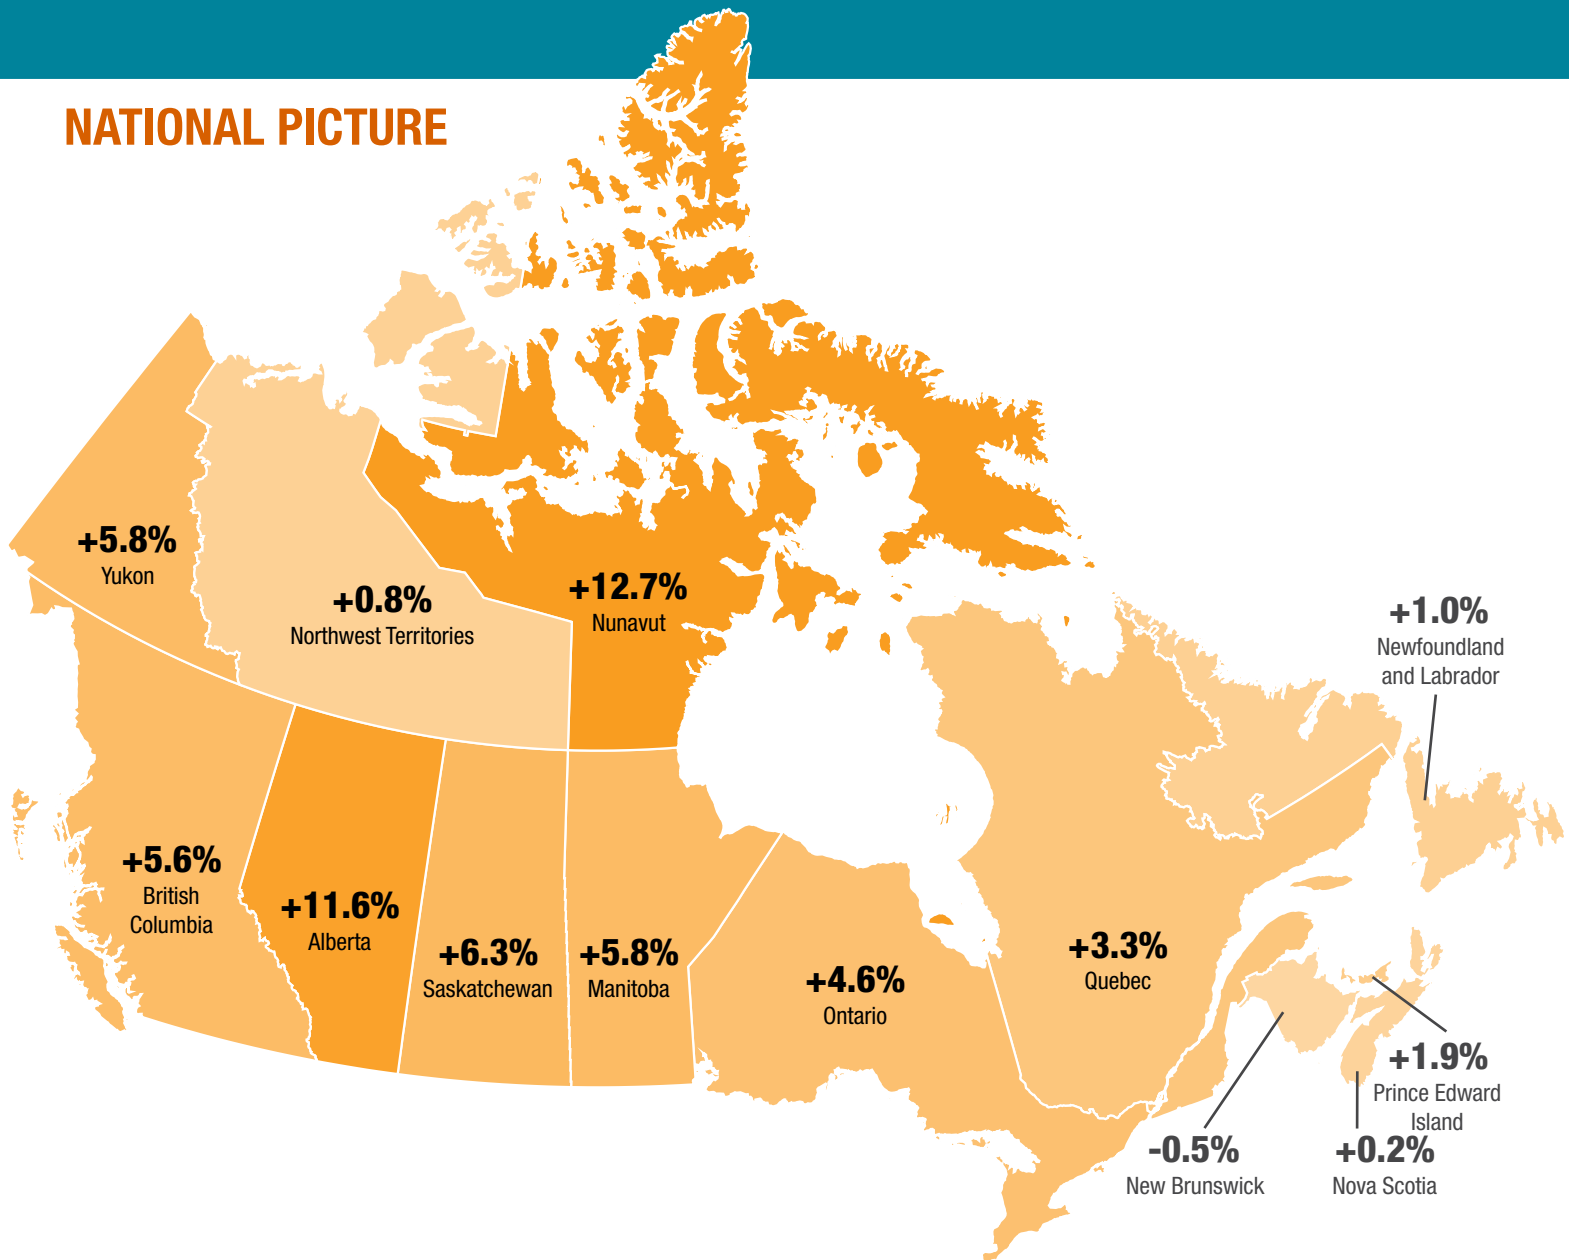

Population and dwelling counts: Stewiacke, NS - 2016

NATIONAL PICTURE

POPULATION OF OUR Town of Stewiacke, NS

Population in 2016: 1,373

Population change (2011 to 2016): -4.5%

POPULATION DENSITY AND DWELLINGS

Population density (per km²): 77.9 people per square kilometre

Number of occupied private dwellings: 629

Education and the workforce: Stewiacke, NS - 2016

EDUCATIONAL ATTAINMENT IN 2016 (AGED 25 TO 64 YEARS)

Bachelor's degree or higher: 15.1%

College, CEGEP, or other non-university certificate or diploma: 30.8%

LABOUR FORCE STATUS IN 2016 (AGED 15 YEARS AND OVER)

LABOUR FORCE STATUS	TOTAL	15 TO 24	25 TO 64	65 AND OVER
Total population aged 15 and over	1,170	135	735	305
Participation rate	58.5%	51.9%	81.6%	8.2%
Employment rate	53.0%	44.4%	74.1%	6.6%
Unemployment rate	9.5%	14.3%	9.2%	0.00